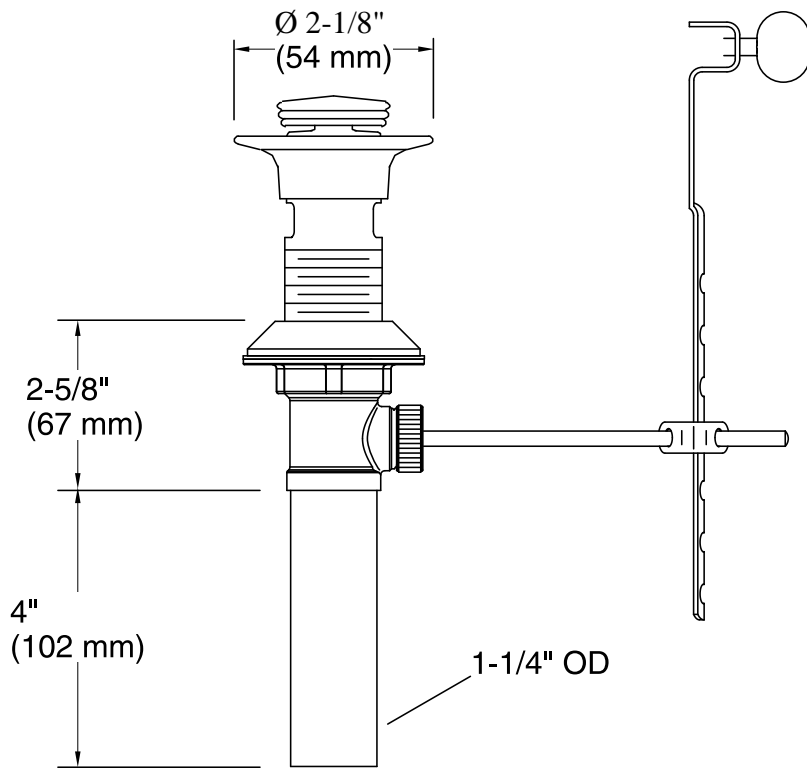

Features

- 1-1/4" (32 mm) connection.
- Brass tailpiece.

Material

- Solid-brass construction for durability and reliability.
- KOHLER finishes resist corrosion and tarnishing.

Recommended Products/Accessories

K-23726 Drain treatment
K-23723 Faucet cleaner

Codes/Standards

ASME A112.18.2/CSA B125.2

KOHLER® One-Year Limited Warranty

See website for detailed warranty information.

Available Colors/Finishes

Color tiles intended for reference only.

Pop-Up Drain

Technical Information

All product dimensions are nominal.

Notes

Install this product according to the installation guide.